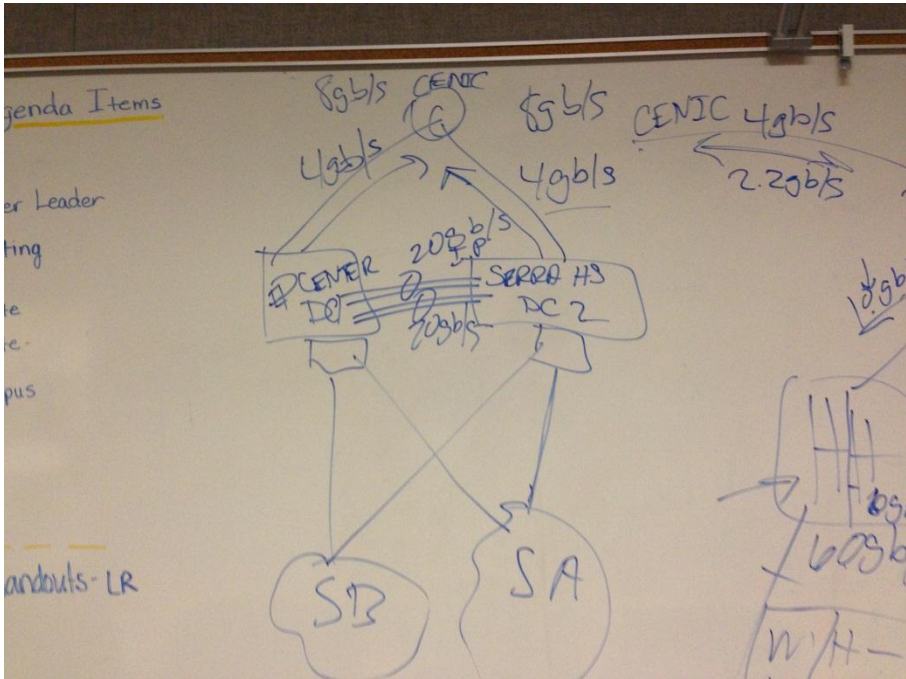

Infrastructure Subcommittee (January 15, 2014-Meeting 1 of 2) -- White Board
Diagrams of SDUSD WAN/Network Infrastructure

Current SDUSD WAN Design:

Future SDUSD WAN Design:

Infrastructure Subcommittee (January 15, 2014-Meeting 1 of 2) -- White Board Diagrams of SDUSD WAN/Network Infrastructure

Typical School Site Infrastructure: