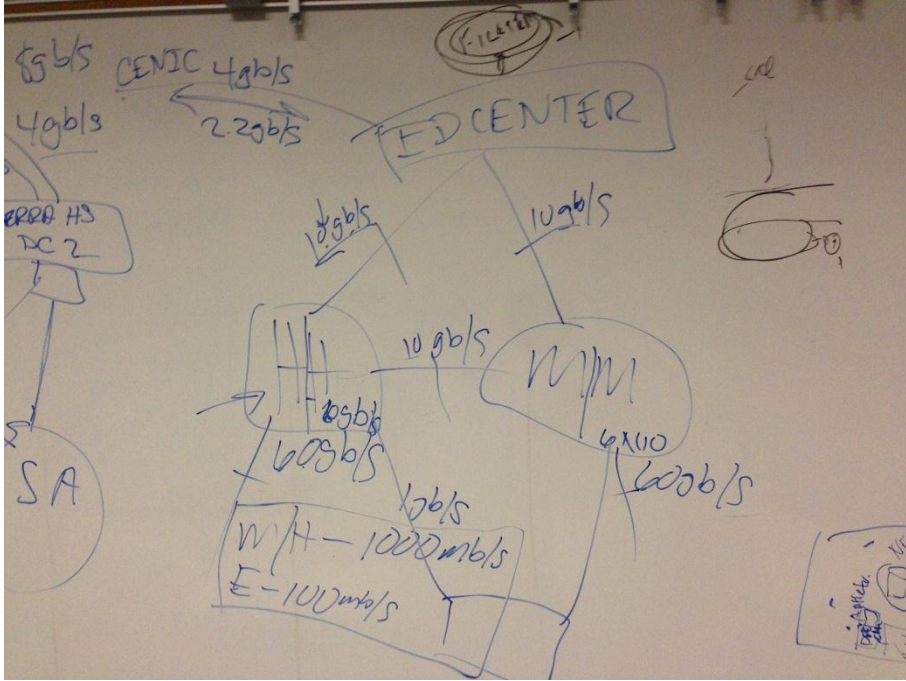

Infrastructure Subcommittee (January 15, 2014-Meeting 1 of 2) -- White Board
Diagrams of SDUSD WAN/Network Infrastructure

Current SDUSD WAN Design:

Future SDUSD WAN Design:

Infrastructure Subcommittee (January 15, 2014-Meeting 1 of 2) -- White Board Diagrams of SDUSD WAN/Network Infrastructure

Typical School Site Infrastructure: